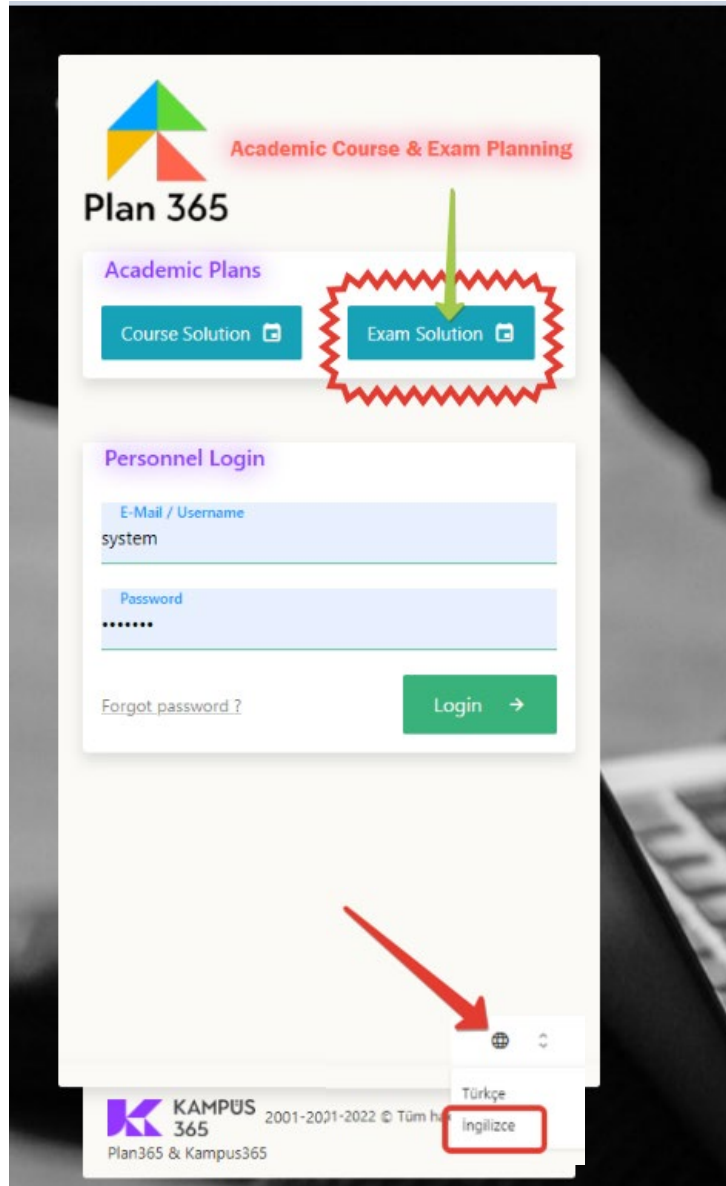

Dear Students,

Istanbul Topkapi University Exam Program can be accessed at
<https://topkapi.aplancloud.com>.

at this address you can change the language by clicking the language to English then

1. Click the "Exam Solution" Button.
2. Write your "Student Number" in the field numbered (1).
3. Click on "Search" in field (2).
4. You can download the exam program in "PDF" format by clicking "Student Download Exam List" in the field no (3).
5. If desired, exams can be examined in detail by clicking "Weekly" or "Daily" from the Agenda view in the calendar area..